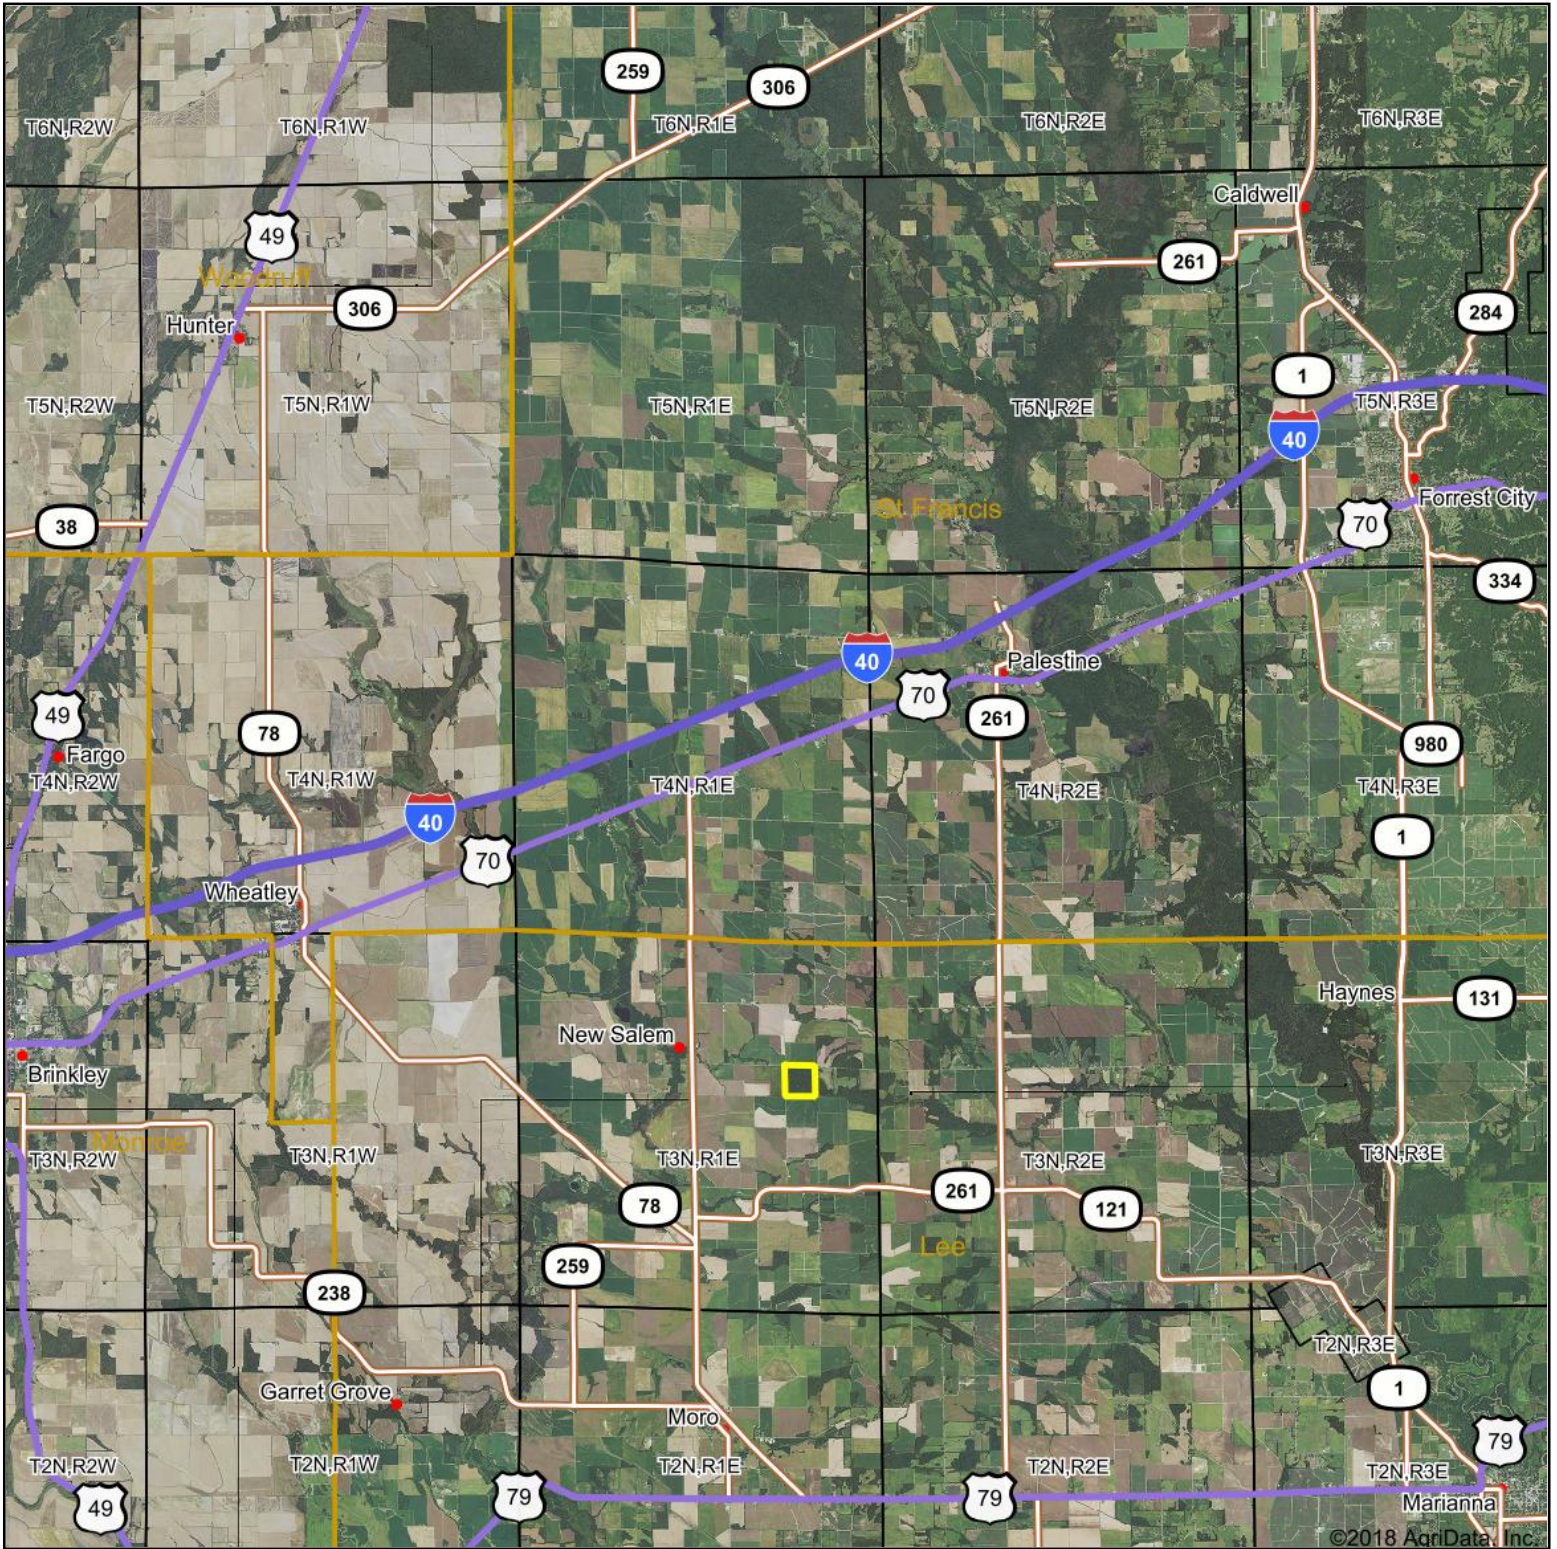

Aerial Map

©2018 AgriData, Inc.

map center: 34° 56' 49.16, -90° 58' 12.7

© AgriData, Inc. 2018 www.AgriDataInc.com

23-4N-1E
St Francis County
Arkansas

7/30/2018