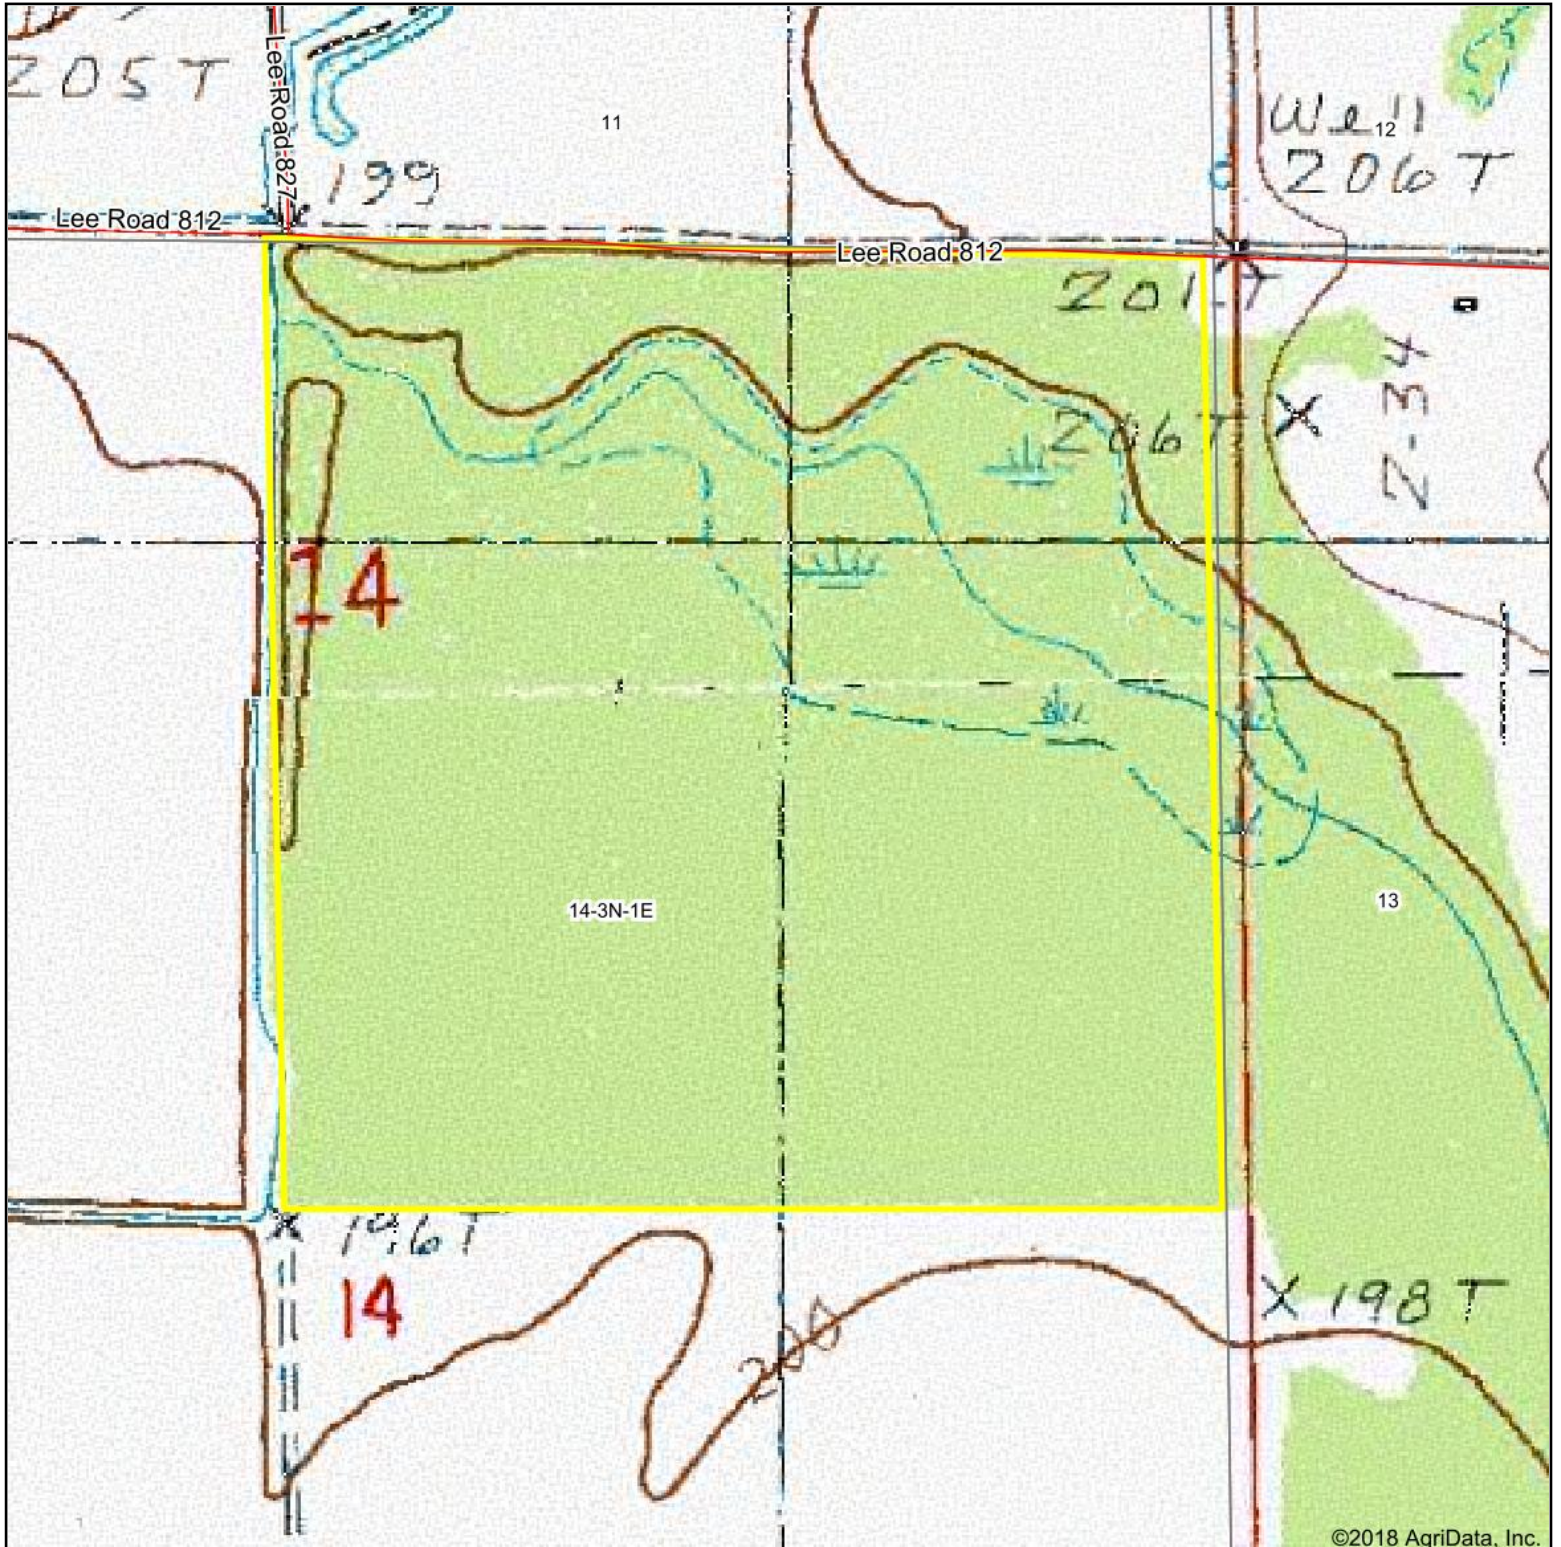

Topography Map

©2018 AgriData, Inc.

map center: 34° 52' 28.08, -90° 57' 54.77

14-3N-1E
Lee County
Arkansas

7/30/2018