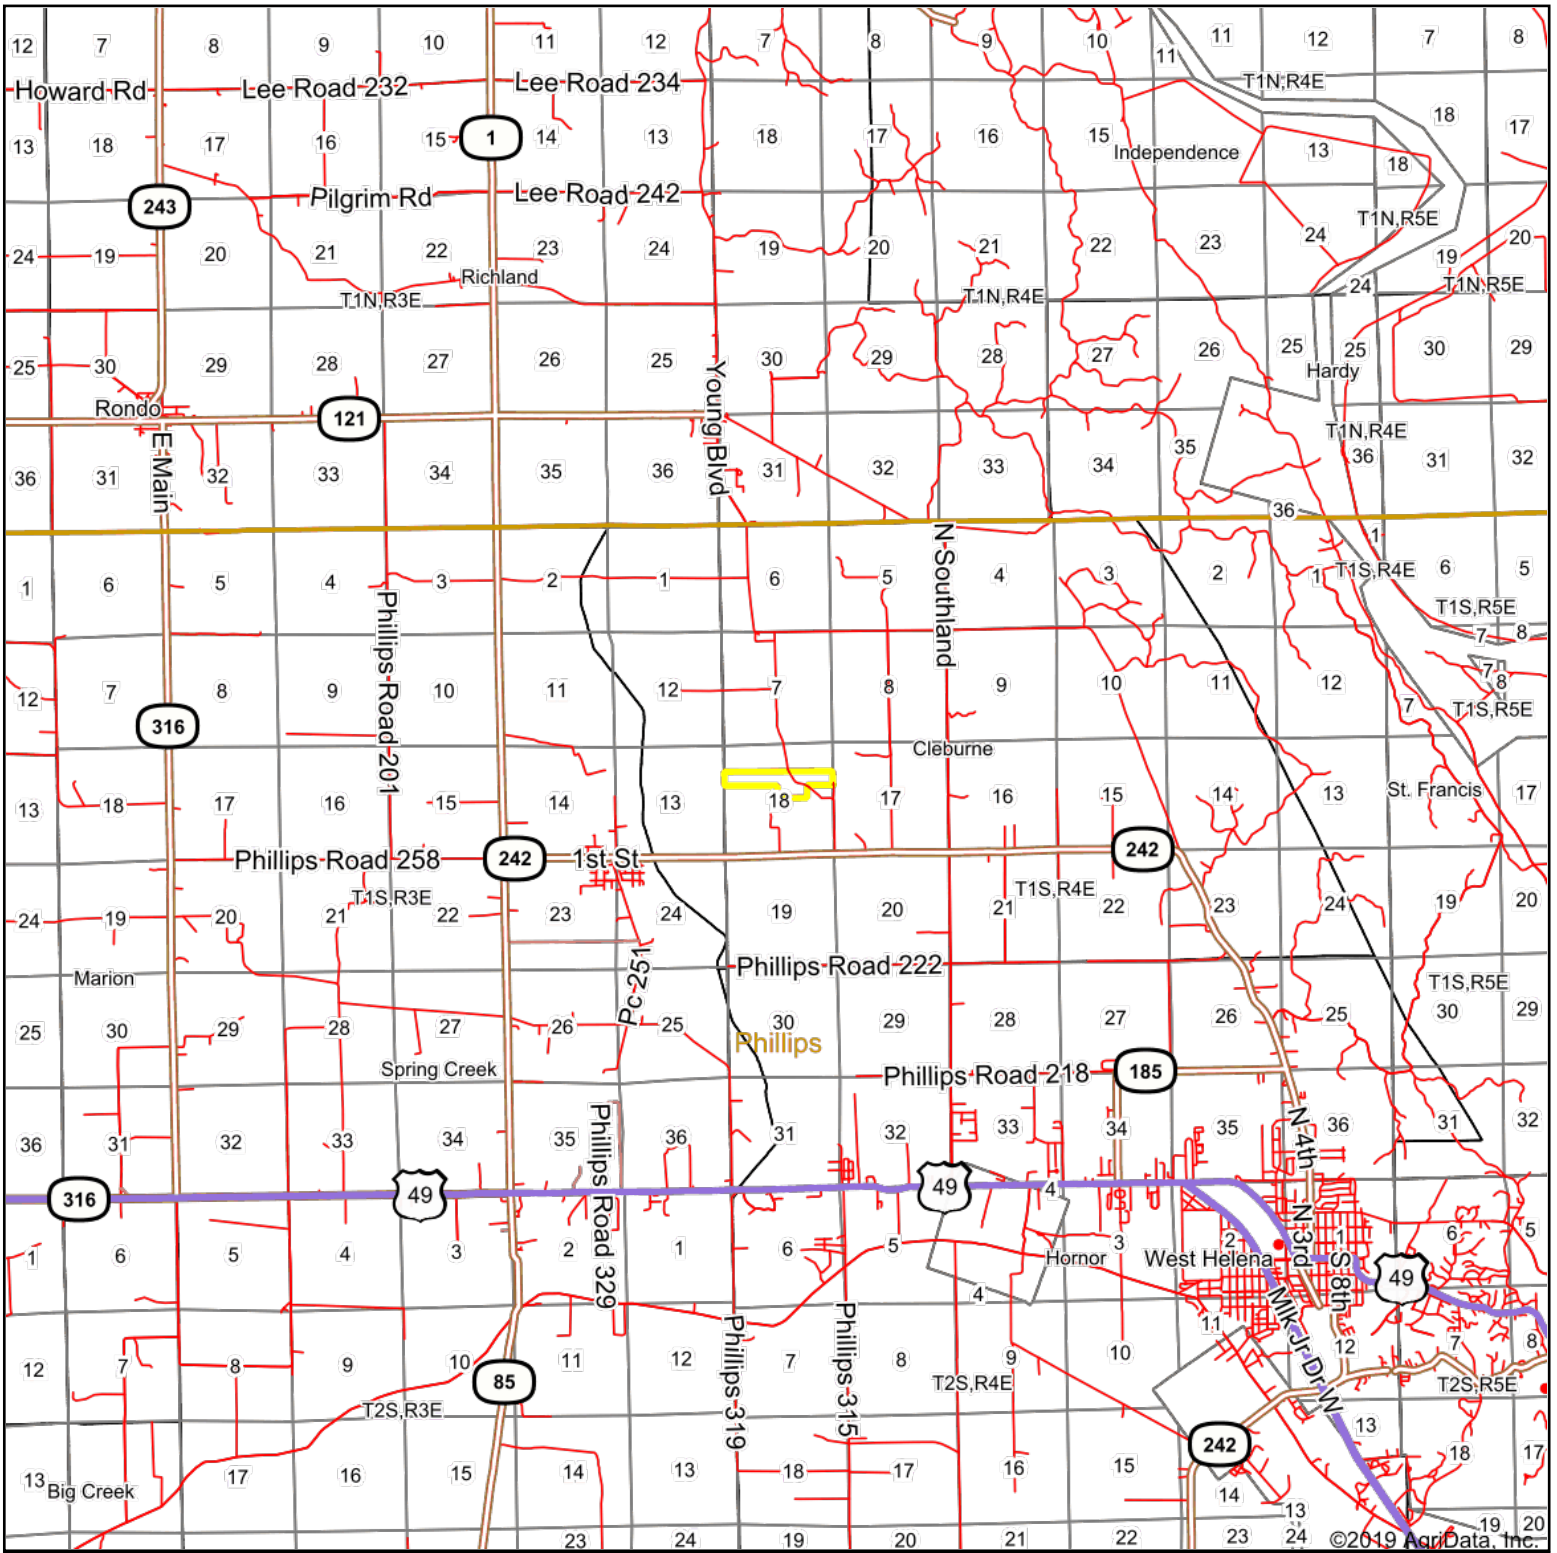

OverView Map

©2019 AgriData, Inc.

map center: 34° 36' 31.5, -90° 43' 28.12

0ft 10548ft 21096ft

Maps Provided By:

© AgriData, Inc. 2019

www.AgriDataInc.com

3/6/2019