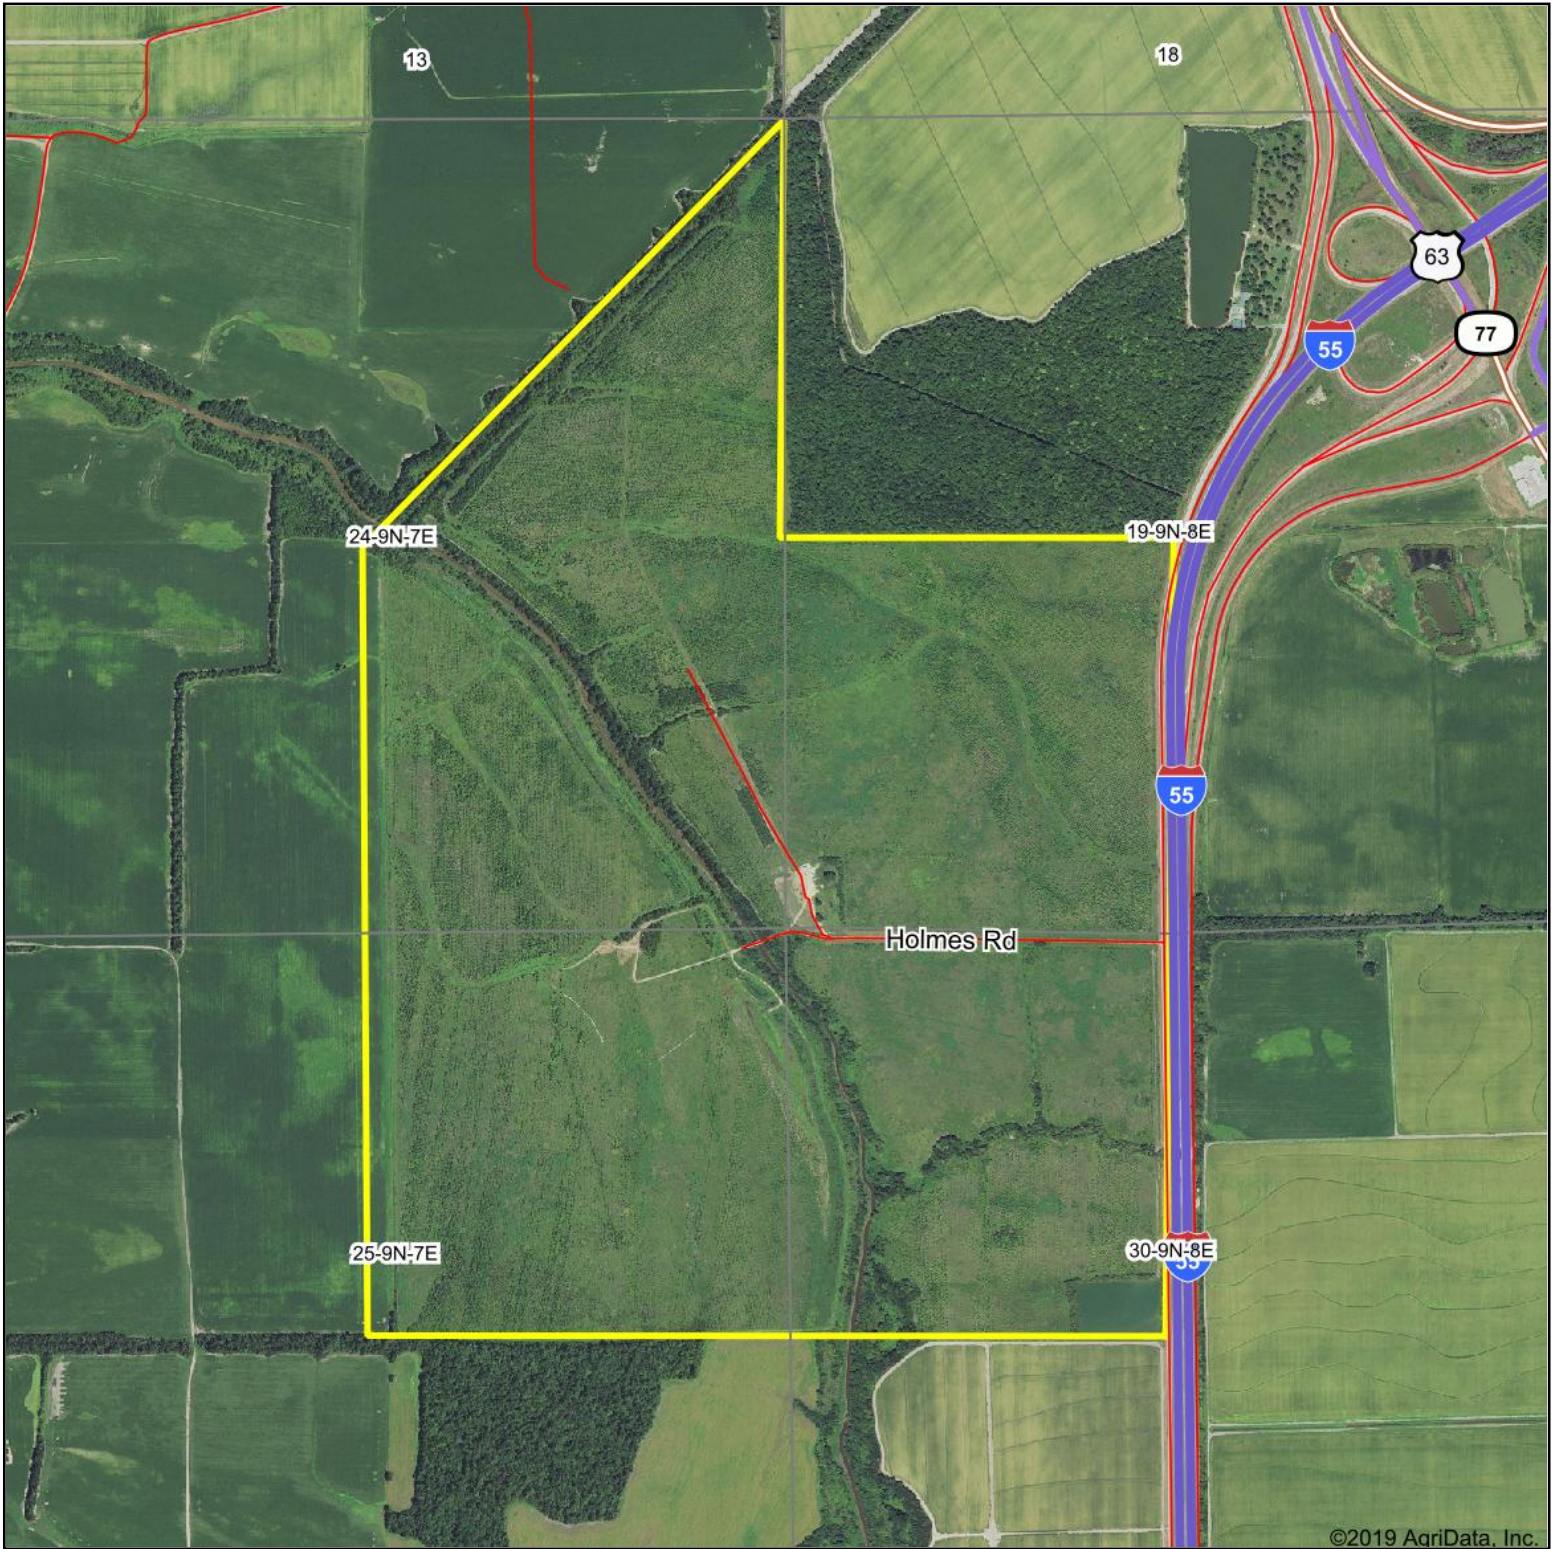

Aerial Map

map center: 35° 22' 59.19, -90° 17' 17.52

24-9N-7E
Crittenden County
Arkansas

3/2/2019

WELLONS
LAND • WILDLIFE • REAL ESTATE

Maps Provided By:
 **surety**
CUSTOMIZED ONLINE MAPPING
© AgriData, Inc. 2019 www.AgriDataInc.com