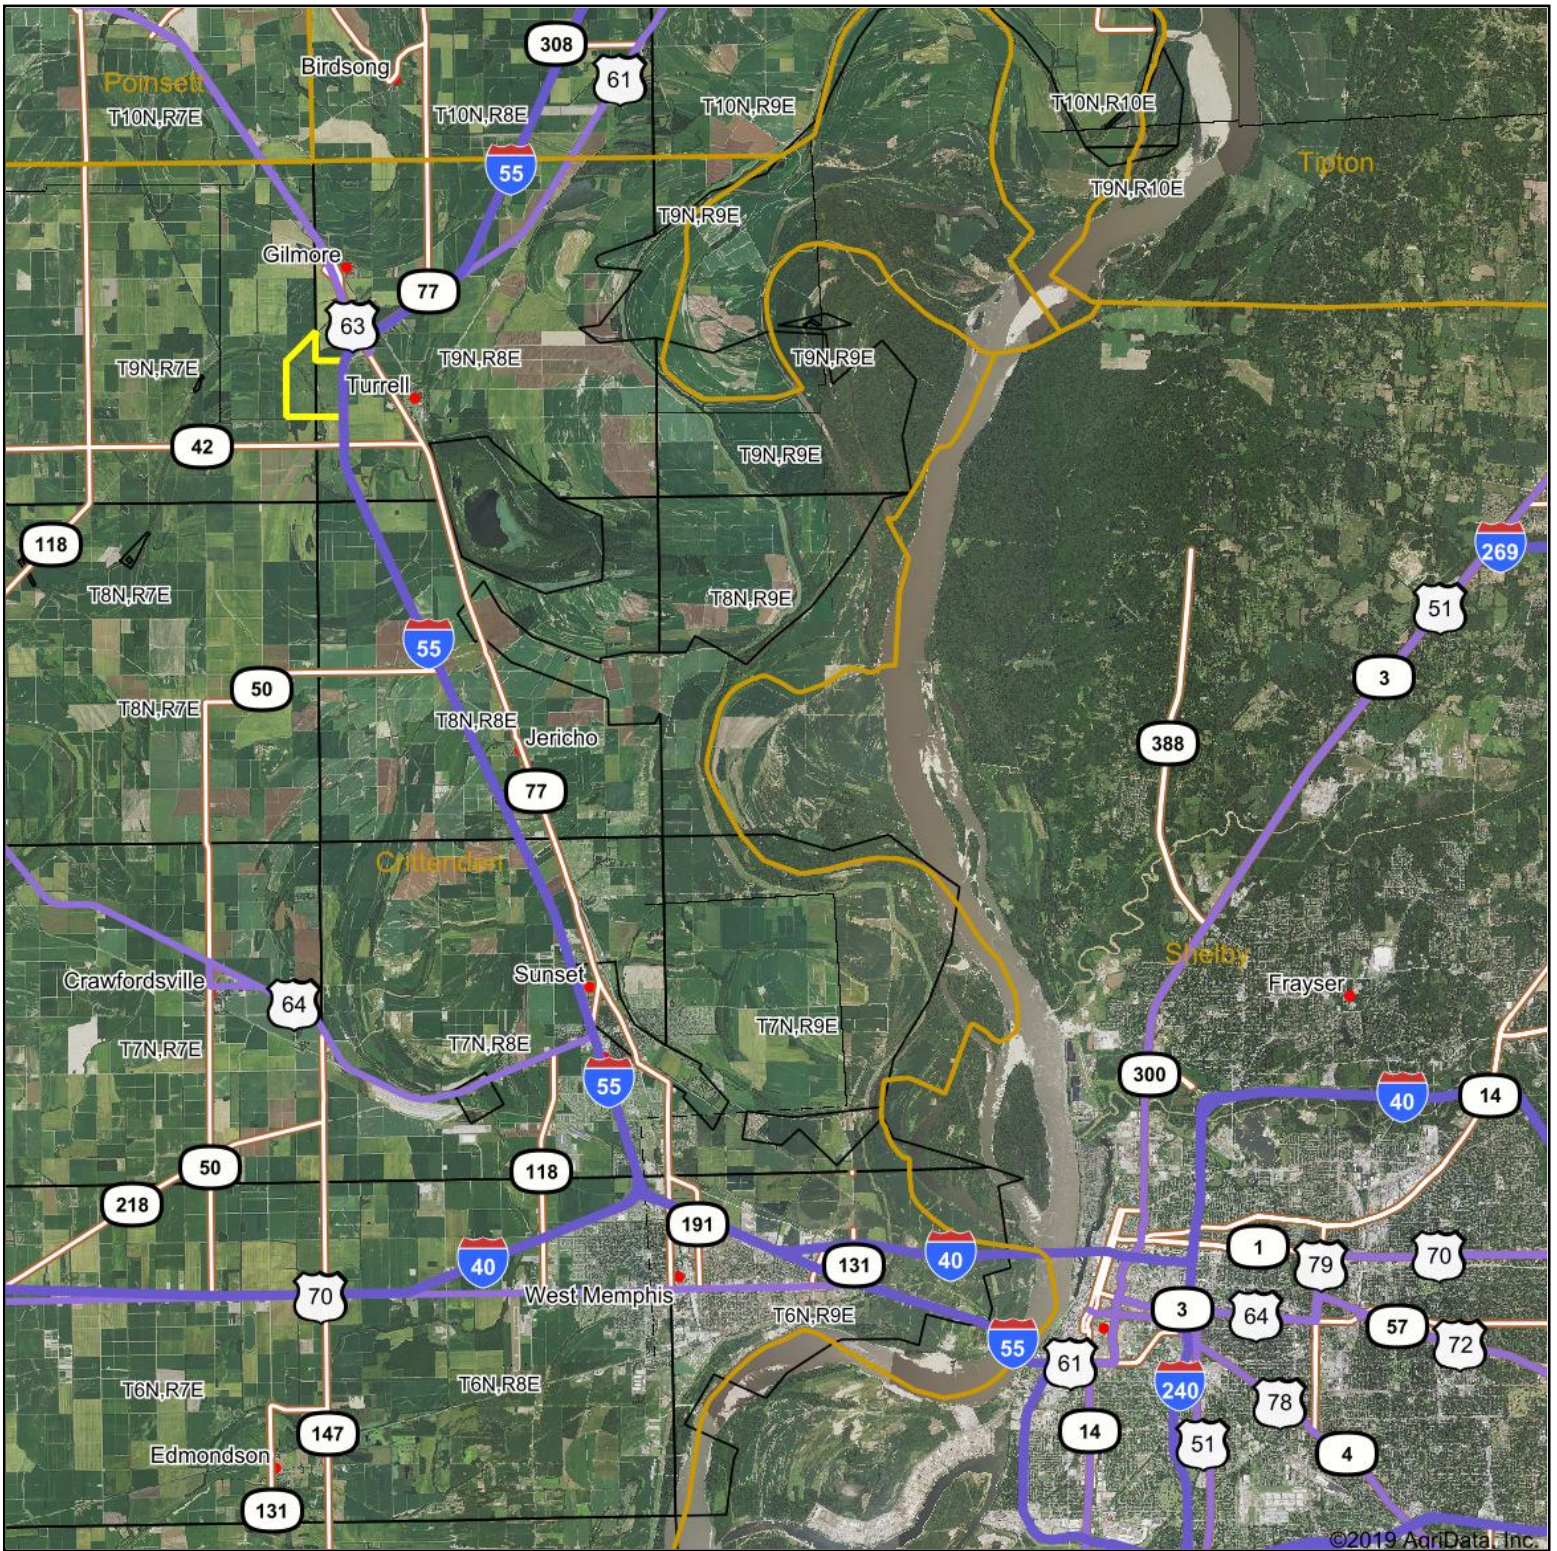

# Aerial Map

©2019 AgriData, Inc.

Maps Provided By:  
 **surety**  
CUSTOMIZED ONLINE MAPPING  
© AgriData, Inc. 2019 www.AgriDataInc.com

map center: 35° 16' 36.32, -90° 8' 48.85

**Shelby County  
Tennessee**