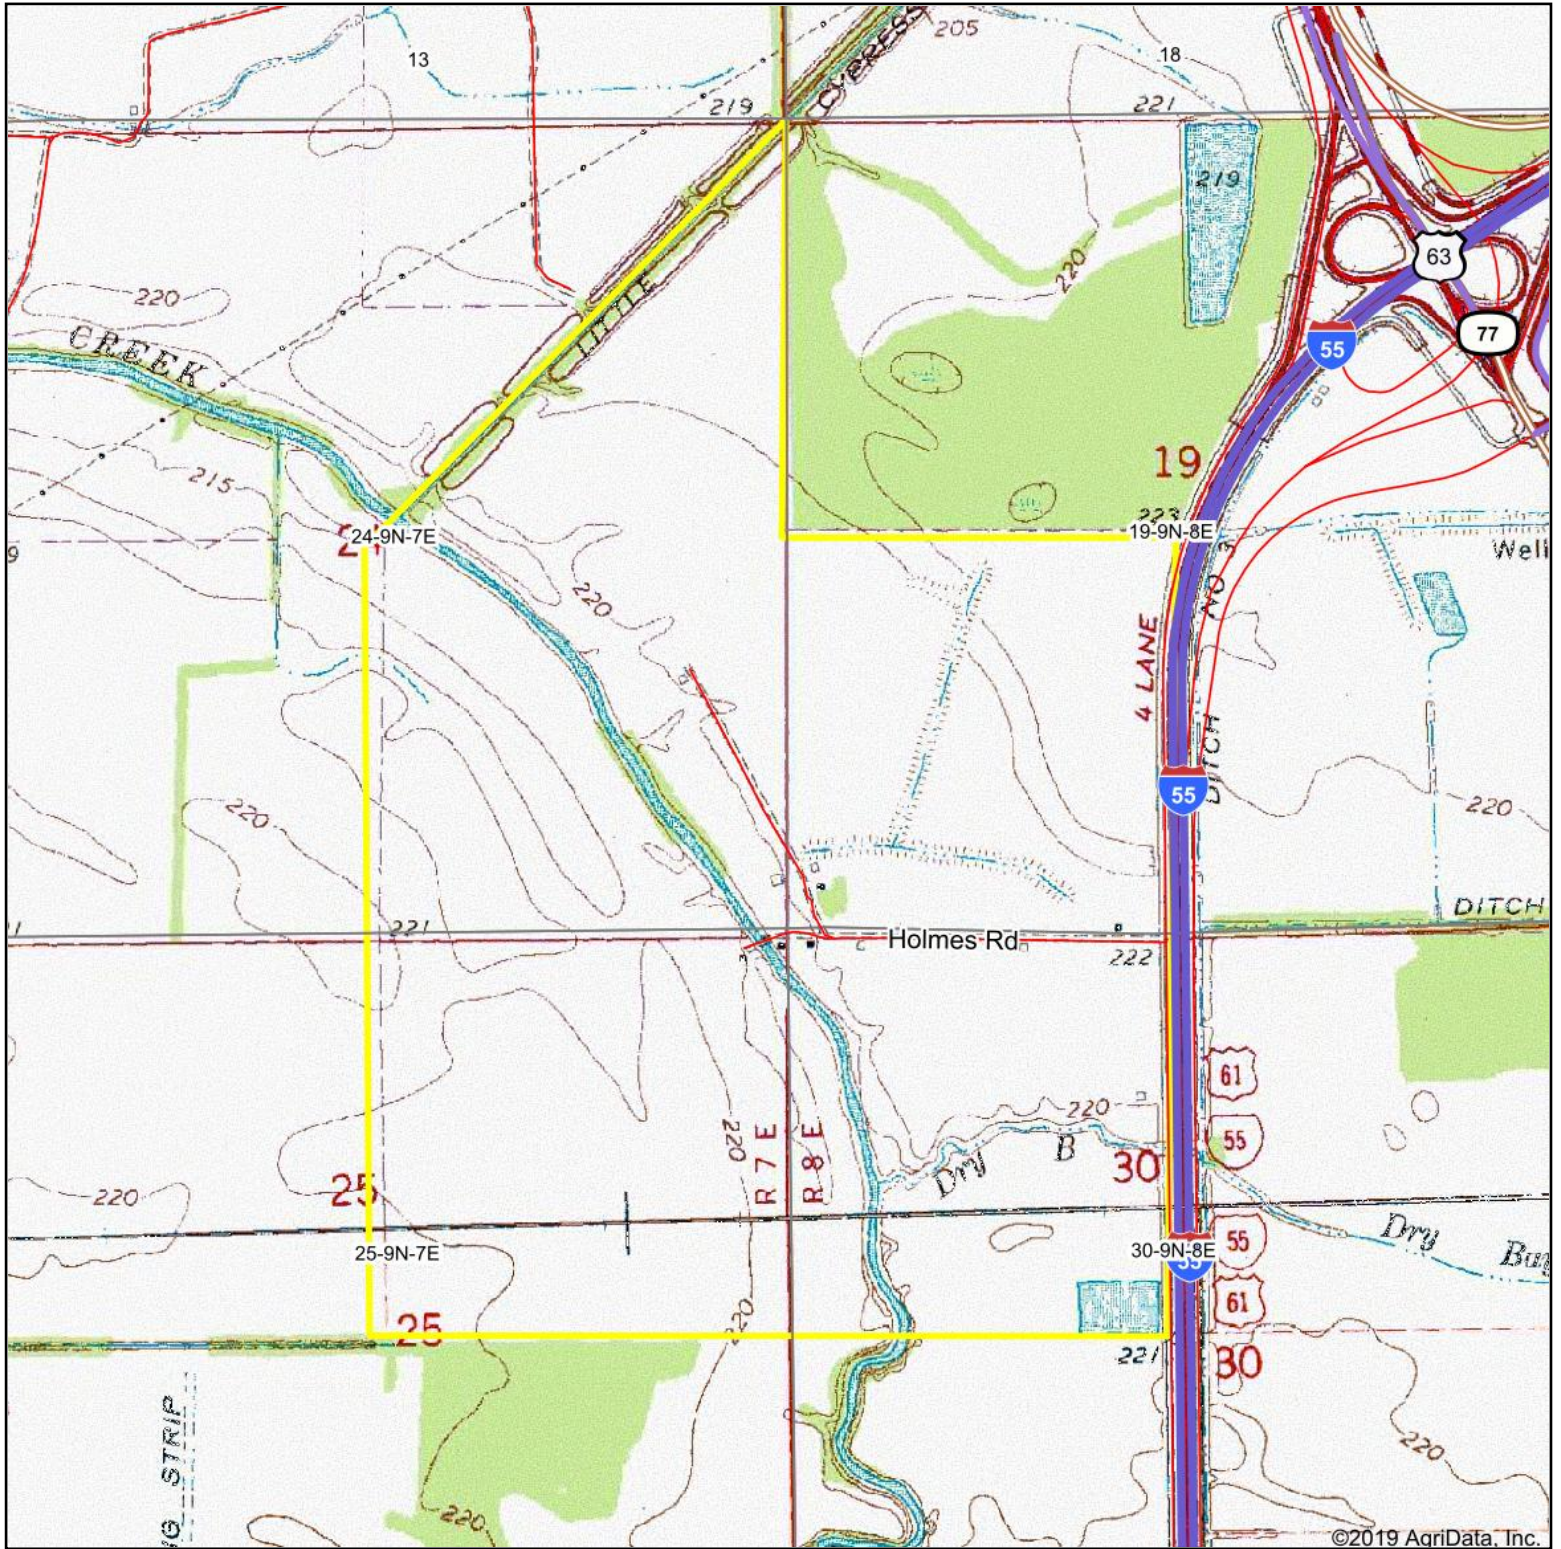

Topography Map

map center: 35° 22' 59.19, -90° 17' 17.52

0ft 1447ft 2894ft

WELLONS
LAND • WILDLIFE • REAL ESTATE

24-9N-7E
Crittenden County
Arkansas

Maps Provided By:
surety
CUSTOMIZED ONLINE MAPPING
© AgriData, Inc. 2019 www.AgrIDataInc.com