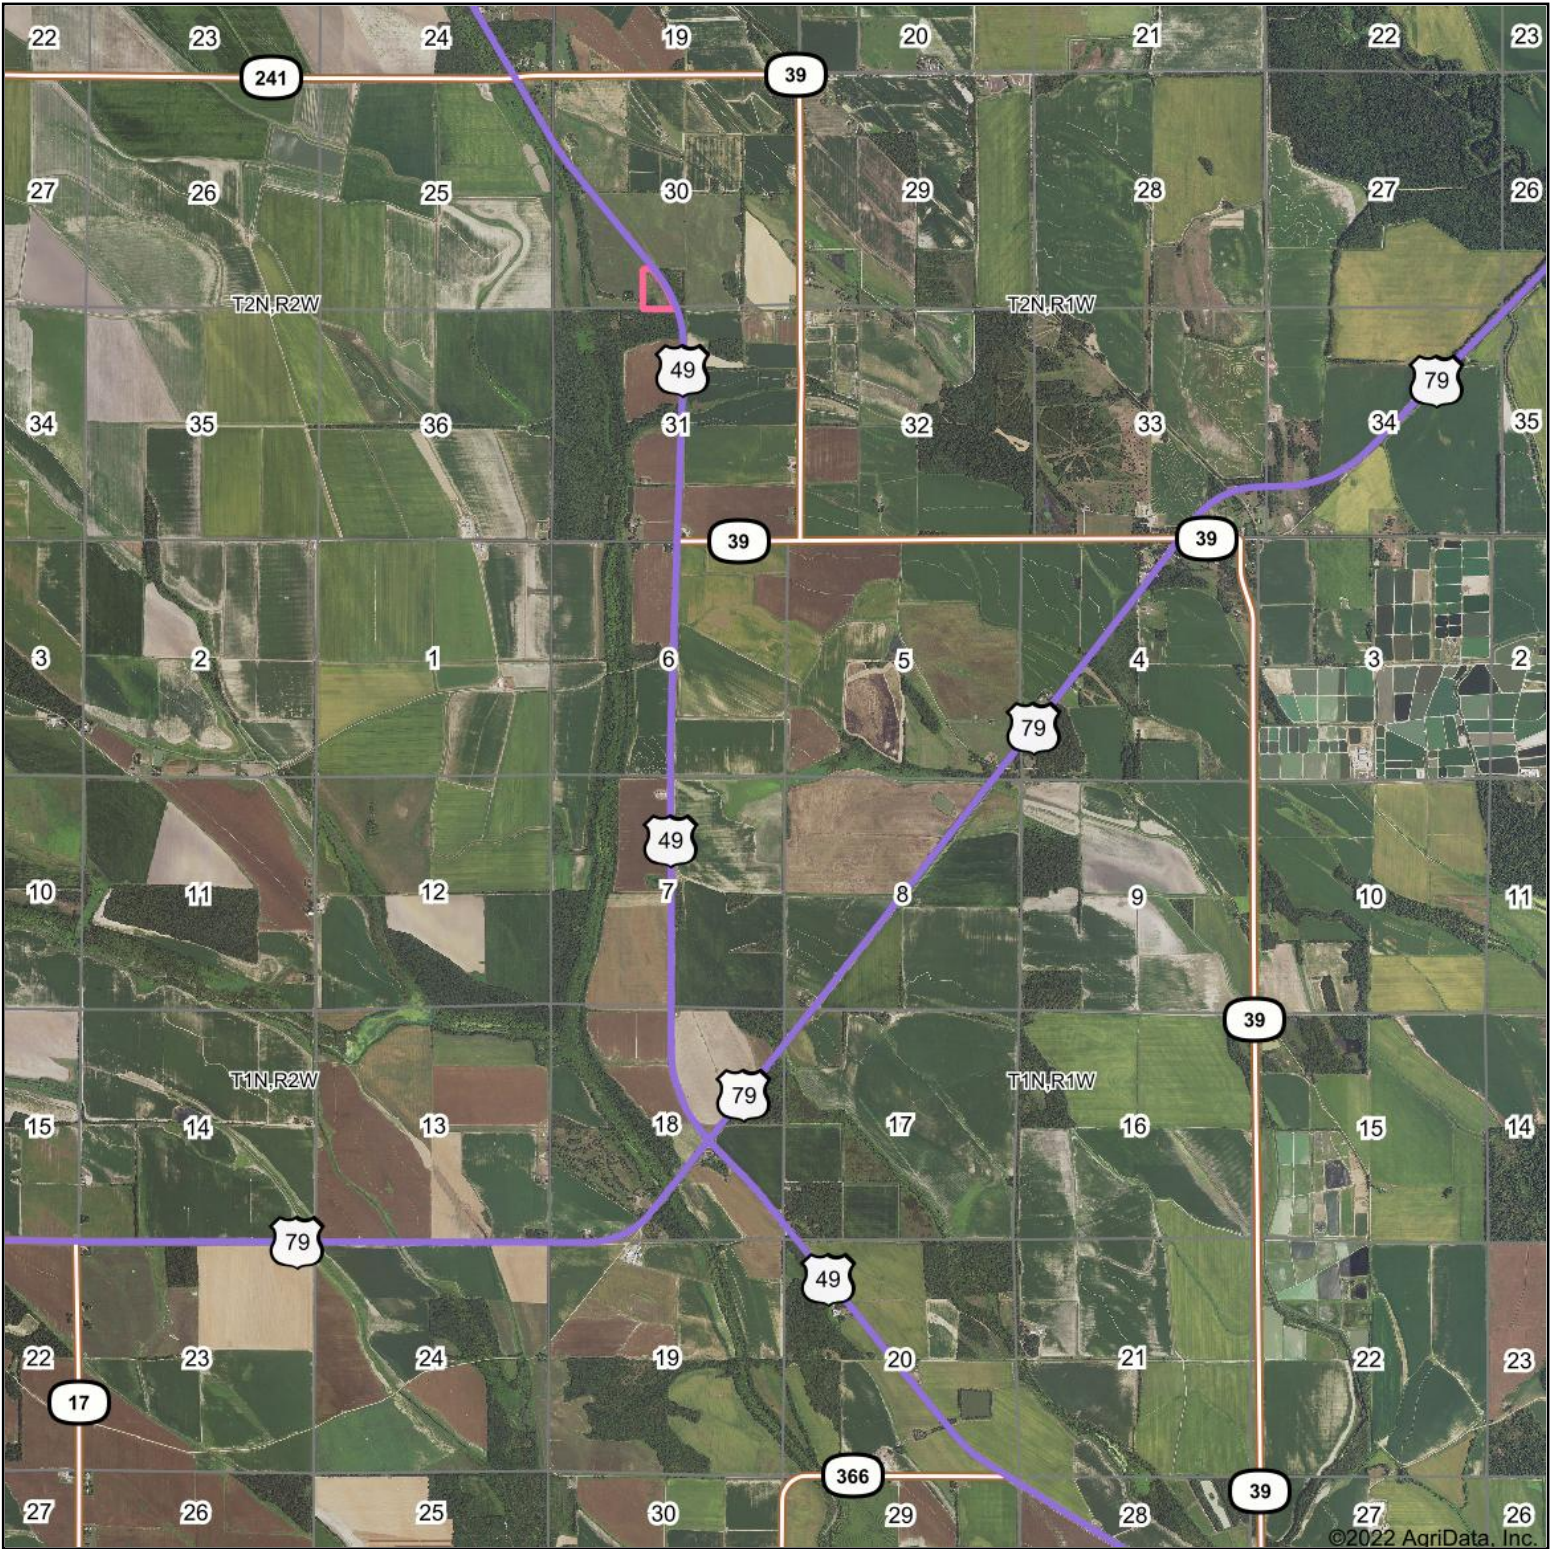

Aerial Map

©2022 AgriData, Inc.

WELLONS

LAND • WILDLIFE • REAL ESTATE

Maps Provided By:

© AgriData, Inc. 2021 www.AgriDataInc.com

Map Center: 34° 43' 13.59, -91° 8' 25

0ft 5053ft 10107ft

6-1N-1W
Monroe County
Arkansas

8/17/2022