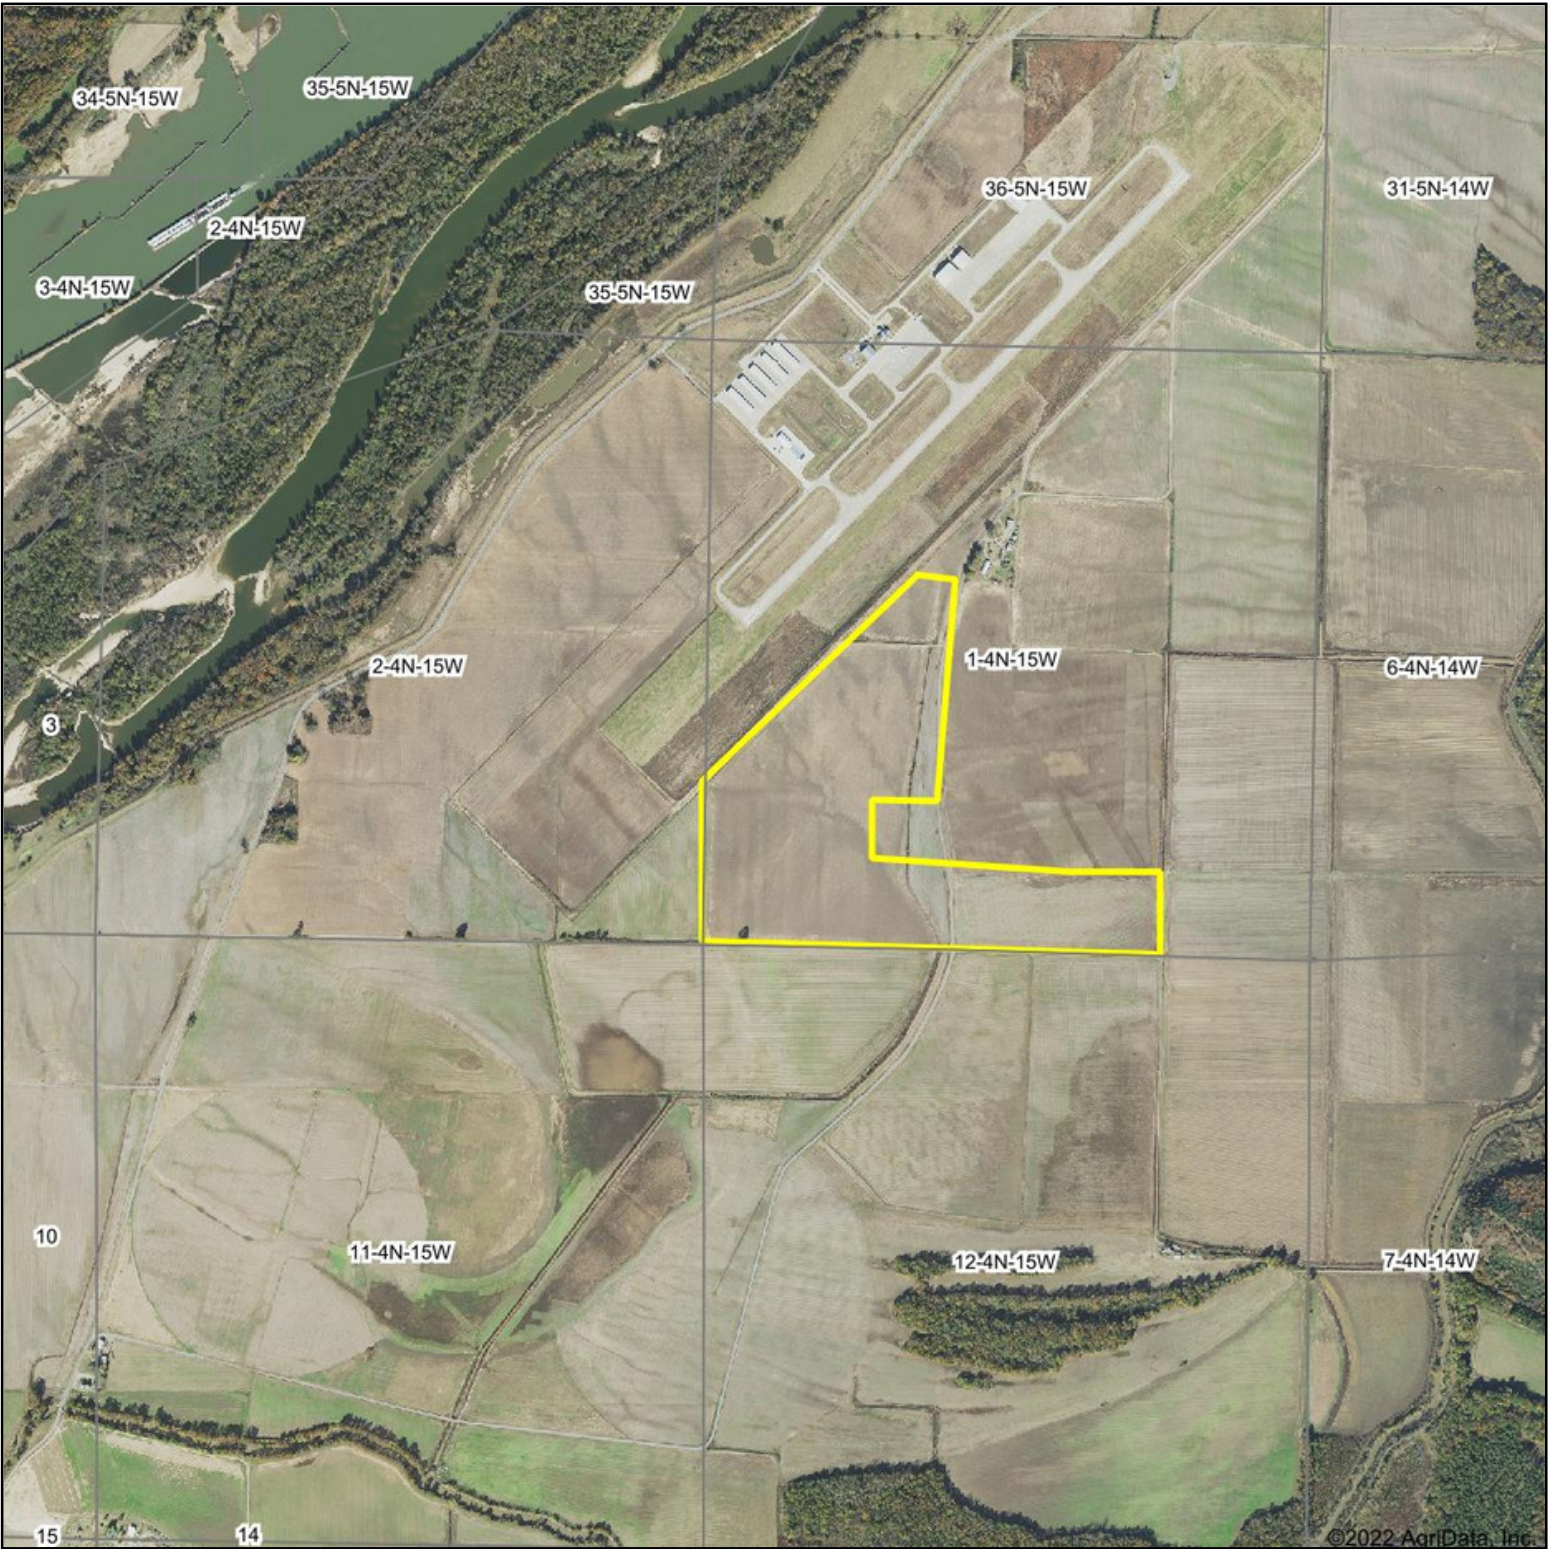

# Exhibit A

©2022 AgriData, Inc.

Map Center: 35° 0' 39.09, -92° 33' 38.42

0ft 1915ft 3830ft

**1-4N-15W**  
Faulkner County  
Arkansas

**WELLONS**

LAND • WILDLIFE • REAL ESTATE

Maps Provided By: