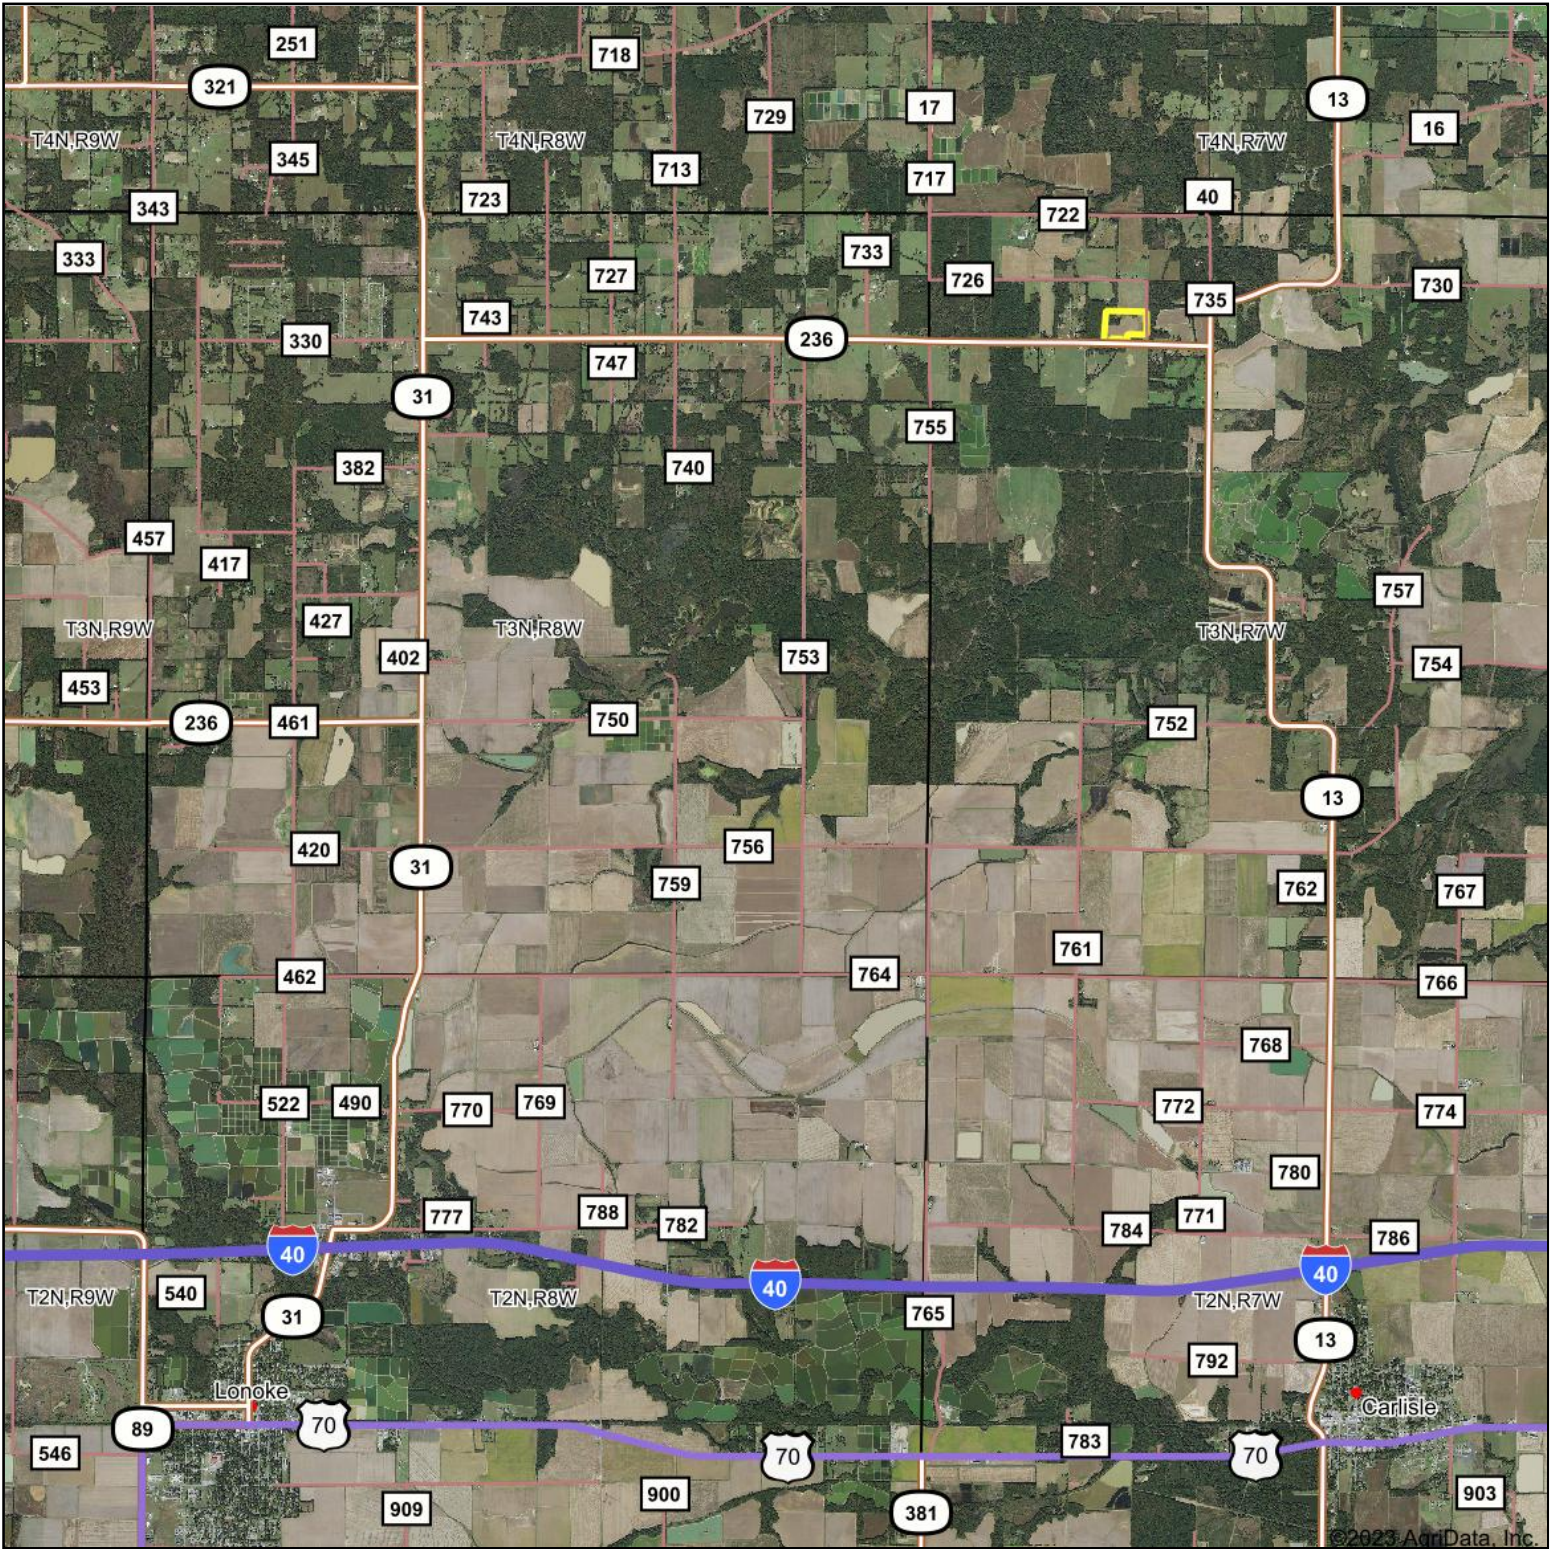

Aerial Map

©2023 AgriData, Inc.

Maps Provided By:
 surety
CUSTOMIZED ONLINE MAPPING
© AgriData, Inc. 2023 www.AgriDataInc.com

Boundary Center: 34° 54' 30.18, -91° 46' 36.25

5-3N-7W
Lonoke County
Arkansas

8/29/2023