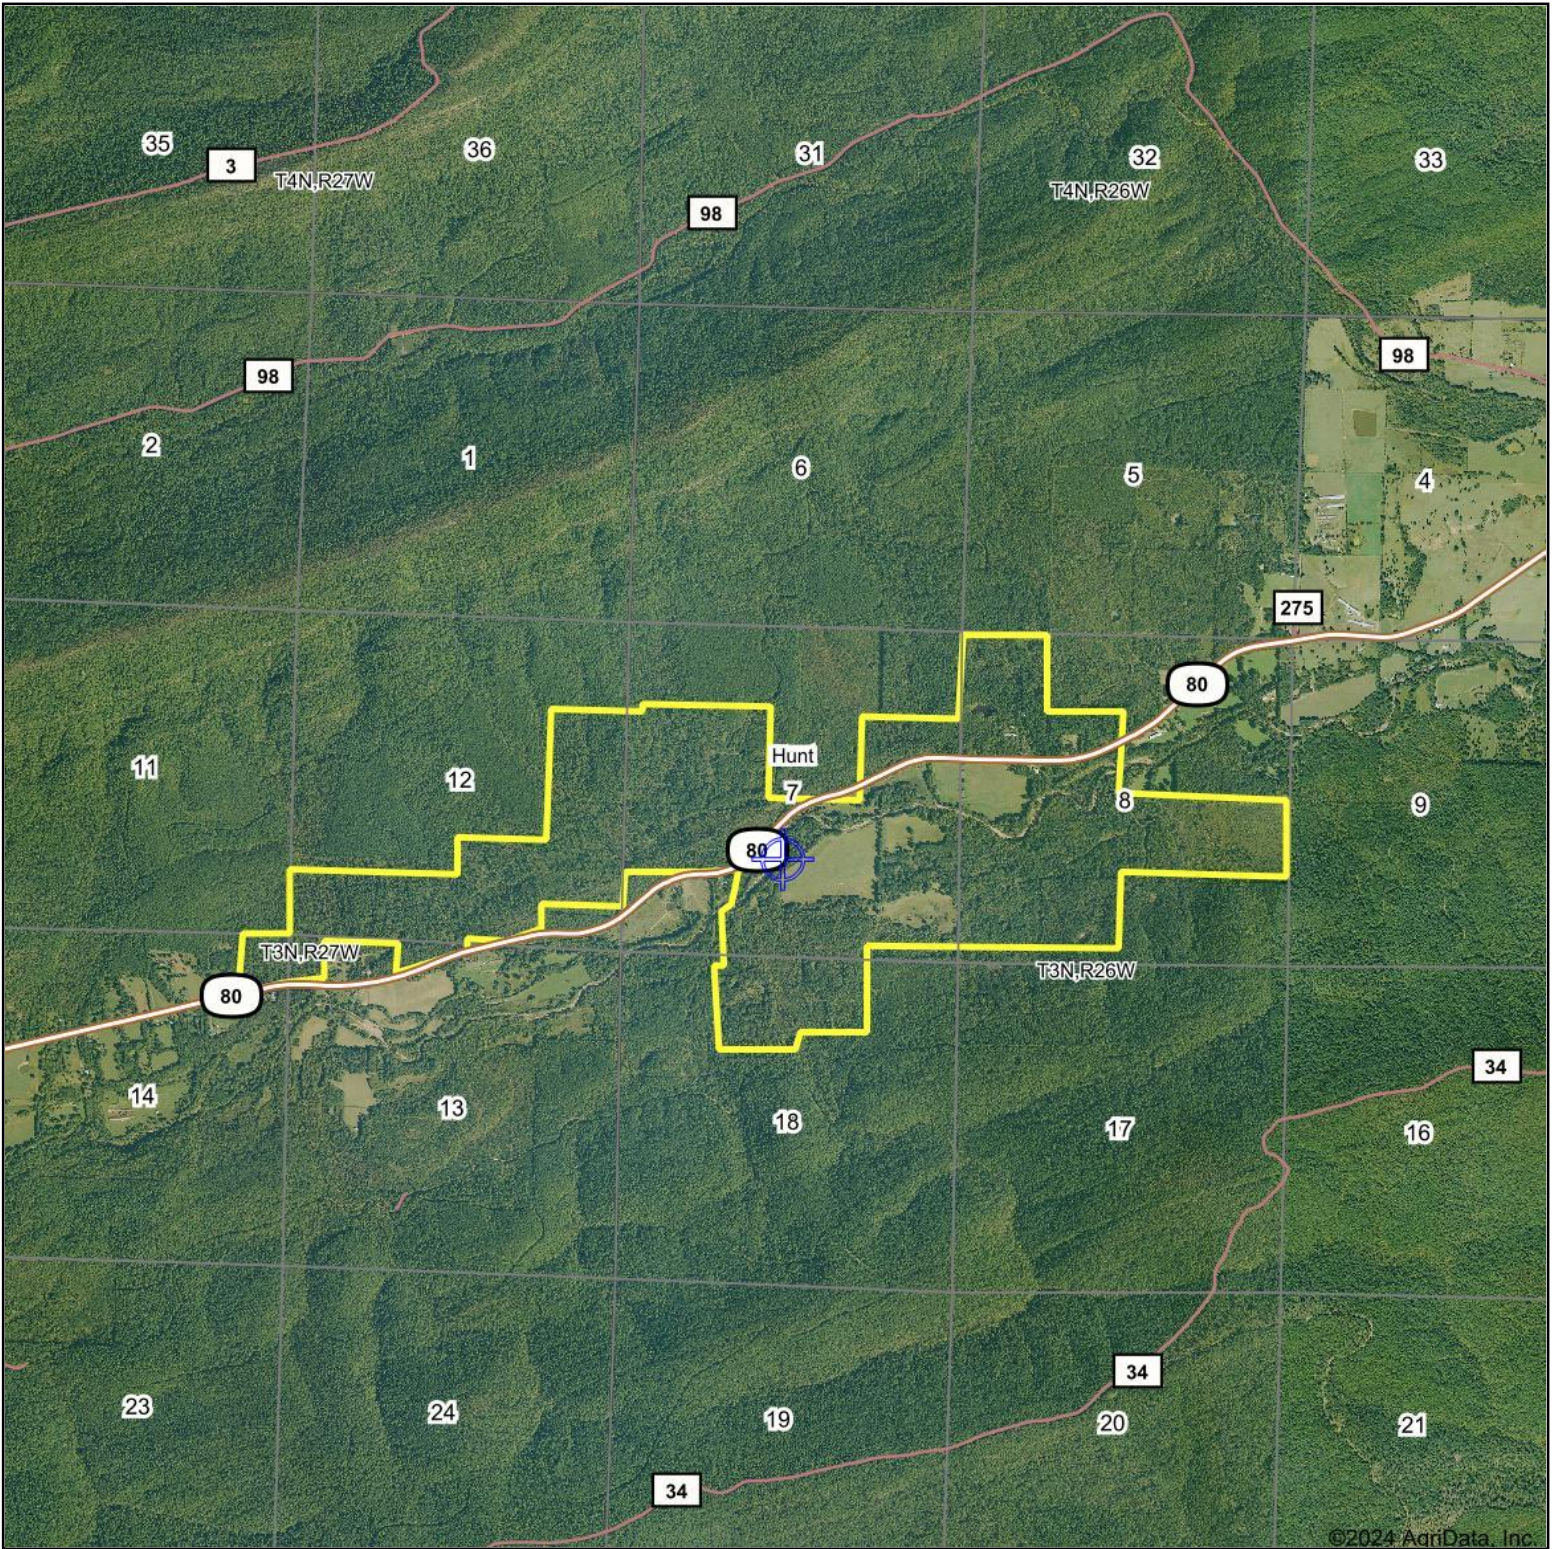

# Aerial Map

Boundary Center: 34° 55' 29.2, -93° 48' 19.46

**7-3N-26W**  
**Scott County**  
**Arkansas**

Maps Provided By:

© AgriData, Inc. 2023 www.AgriDataInc.com

6/11/2024

Field borders provided by Farm Service Agency as of 5/21/2008.