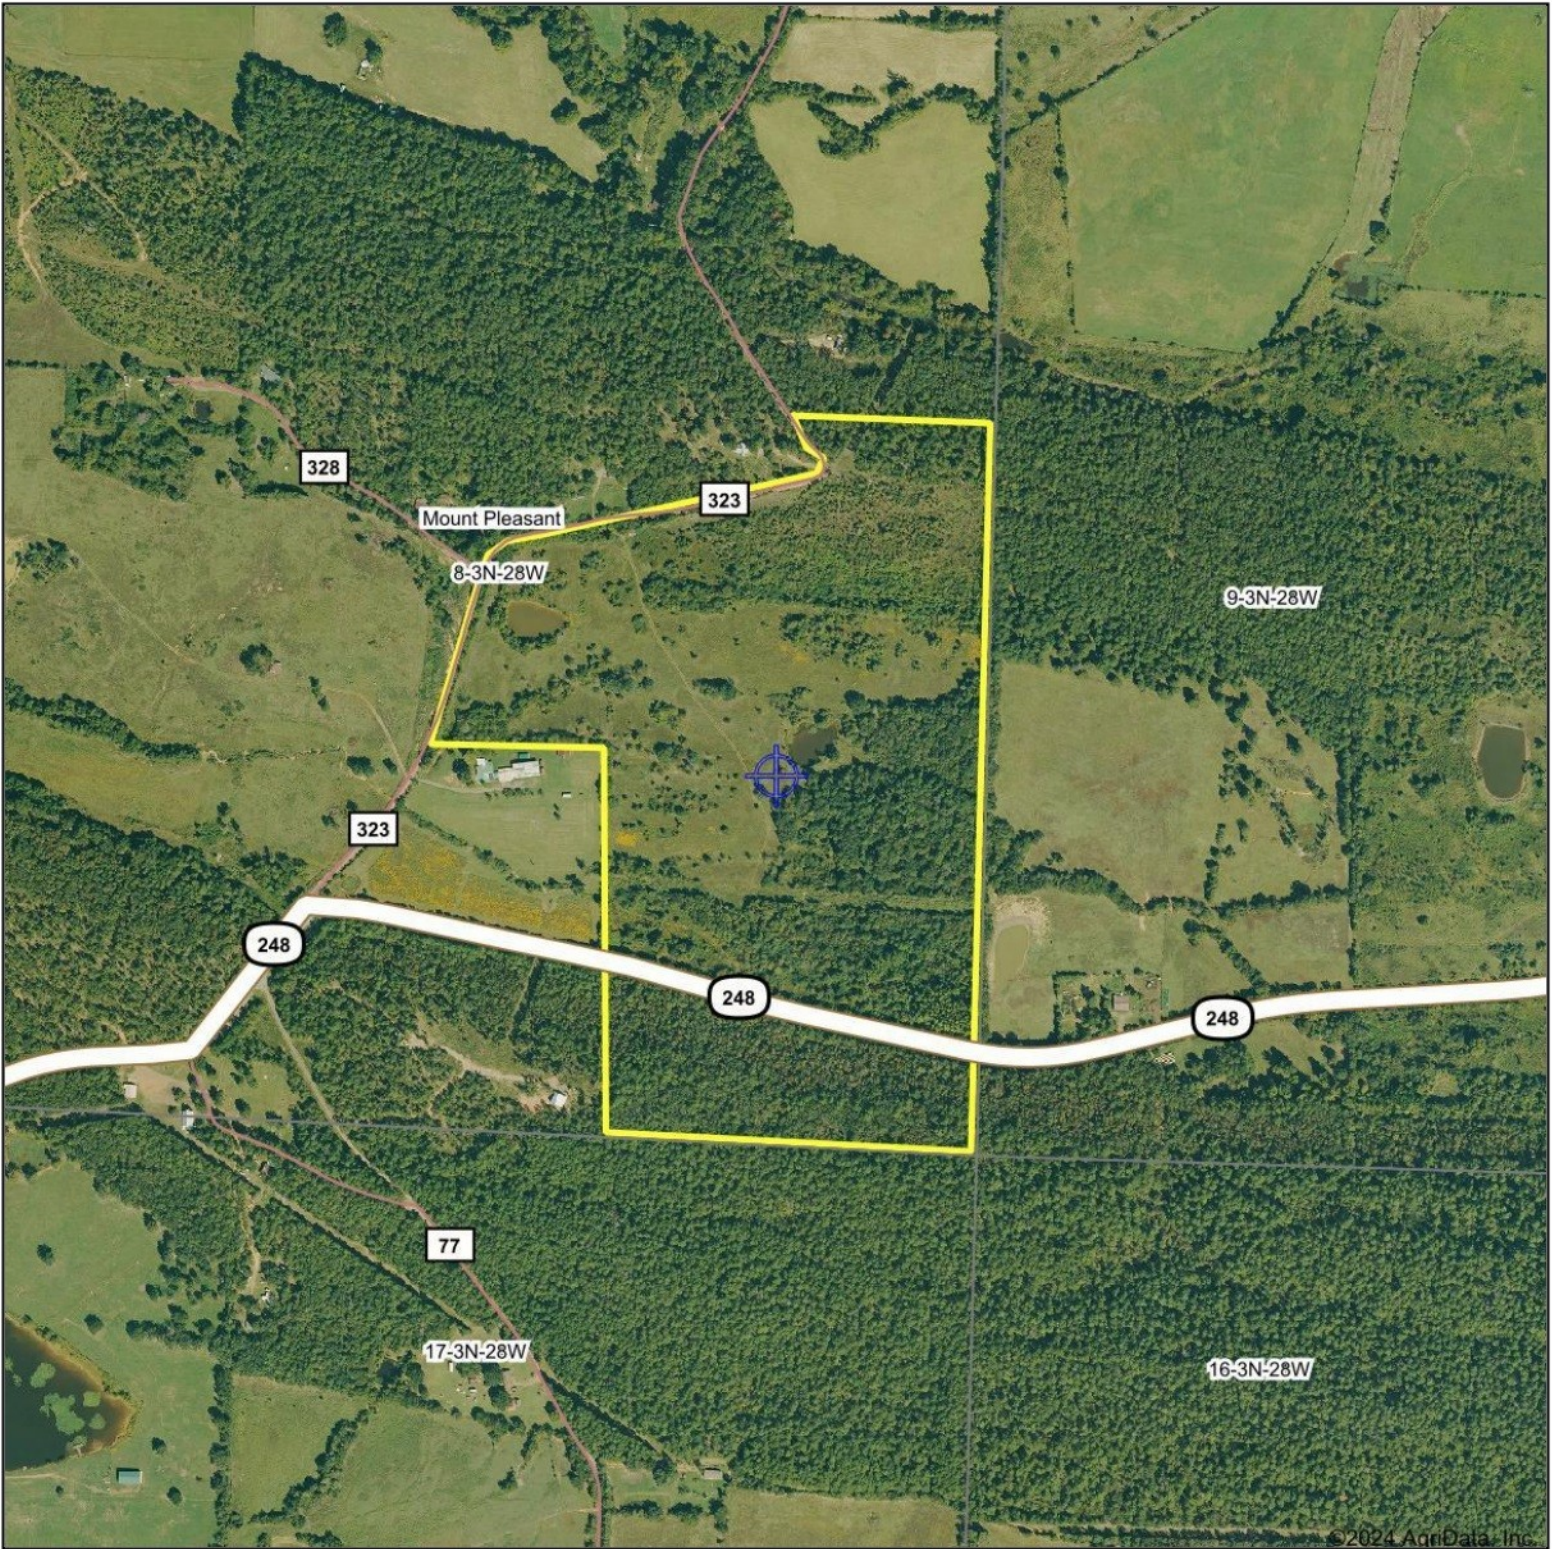

Aerial Map

©2024 AgriData, Inc.

Maps Provided By:
 **surety**
CUSTOMIZED ONLINE MAPPING
© AgriData, Inc. 2023 www.AgriDataInc.com

Boundary Center: 34° 55' 35.96, -93° 59' 30.45

8-3N-28W
Scott County
Arkansas

6/9/2024