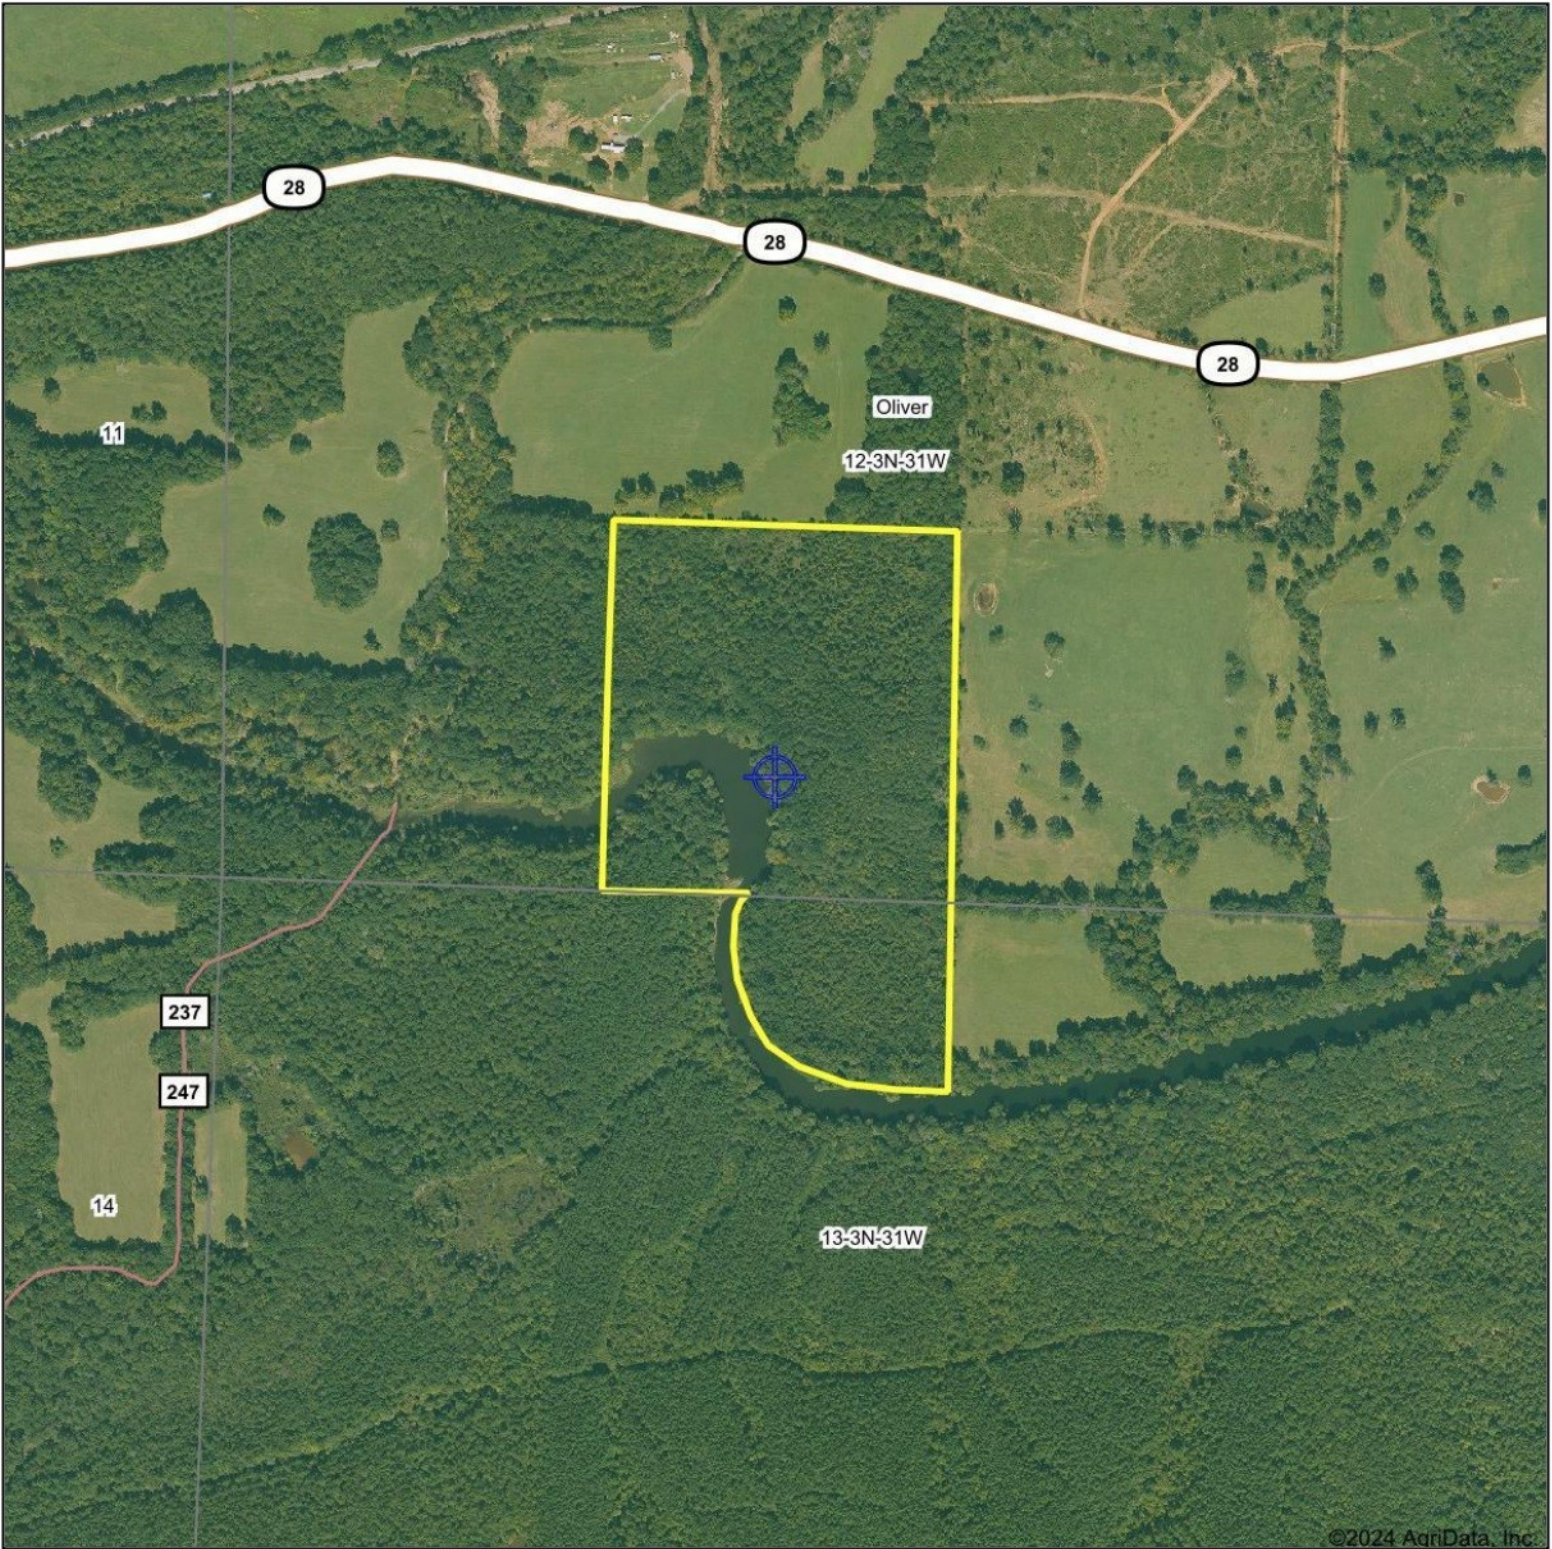

# Aerial Map

©2024 AgriData, Inc.

© AgriData, Inc. 2023 www.AgriDataInc.com

Boundary Center: 34° 55' 44.37, -94° 14' 32.65

12-3N-31W  
Scott County  
Arkansas

6/9/2024

Field borders provided by Farm Service Agency as of 5/21/2008.