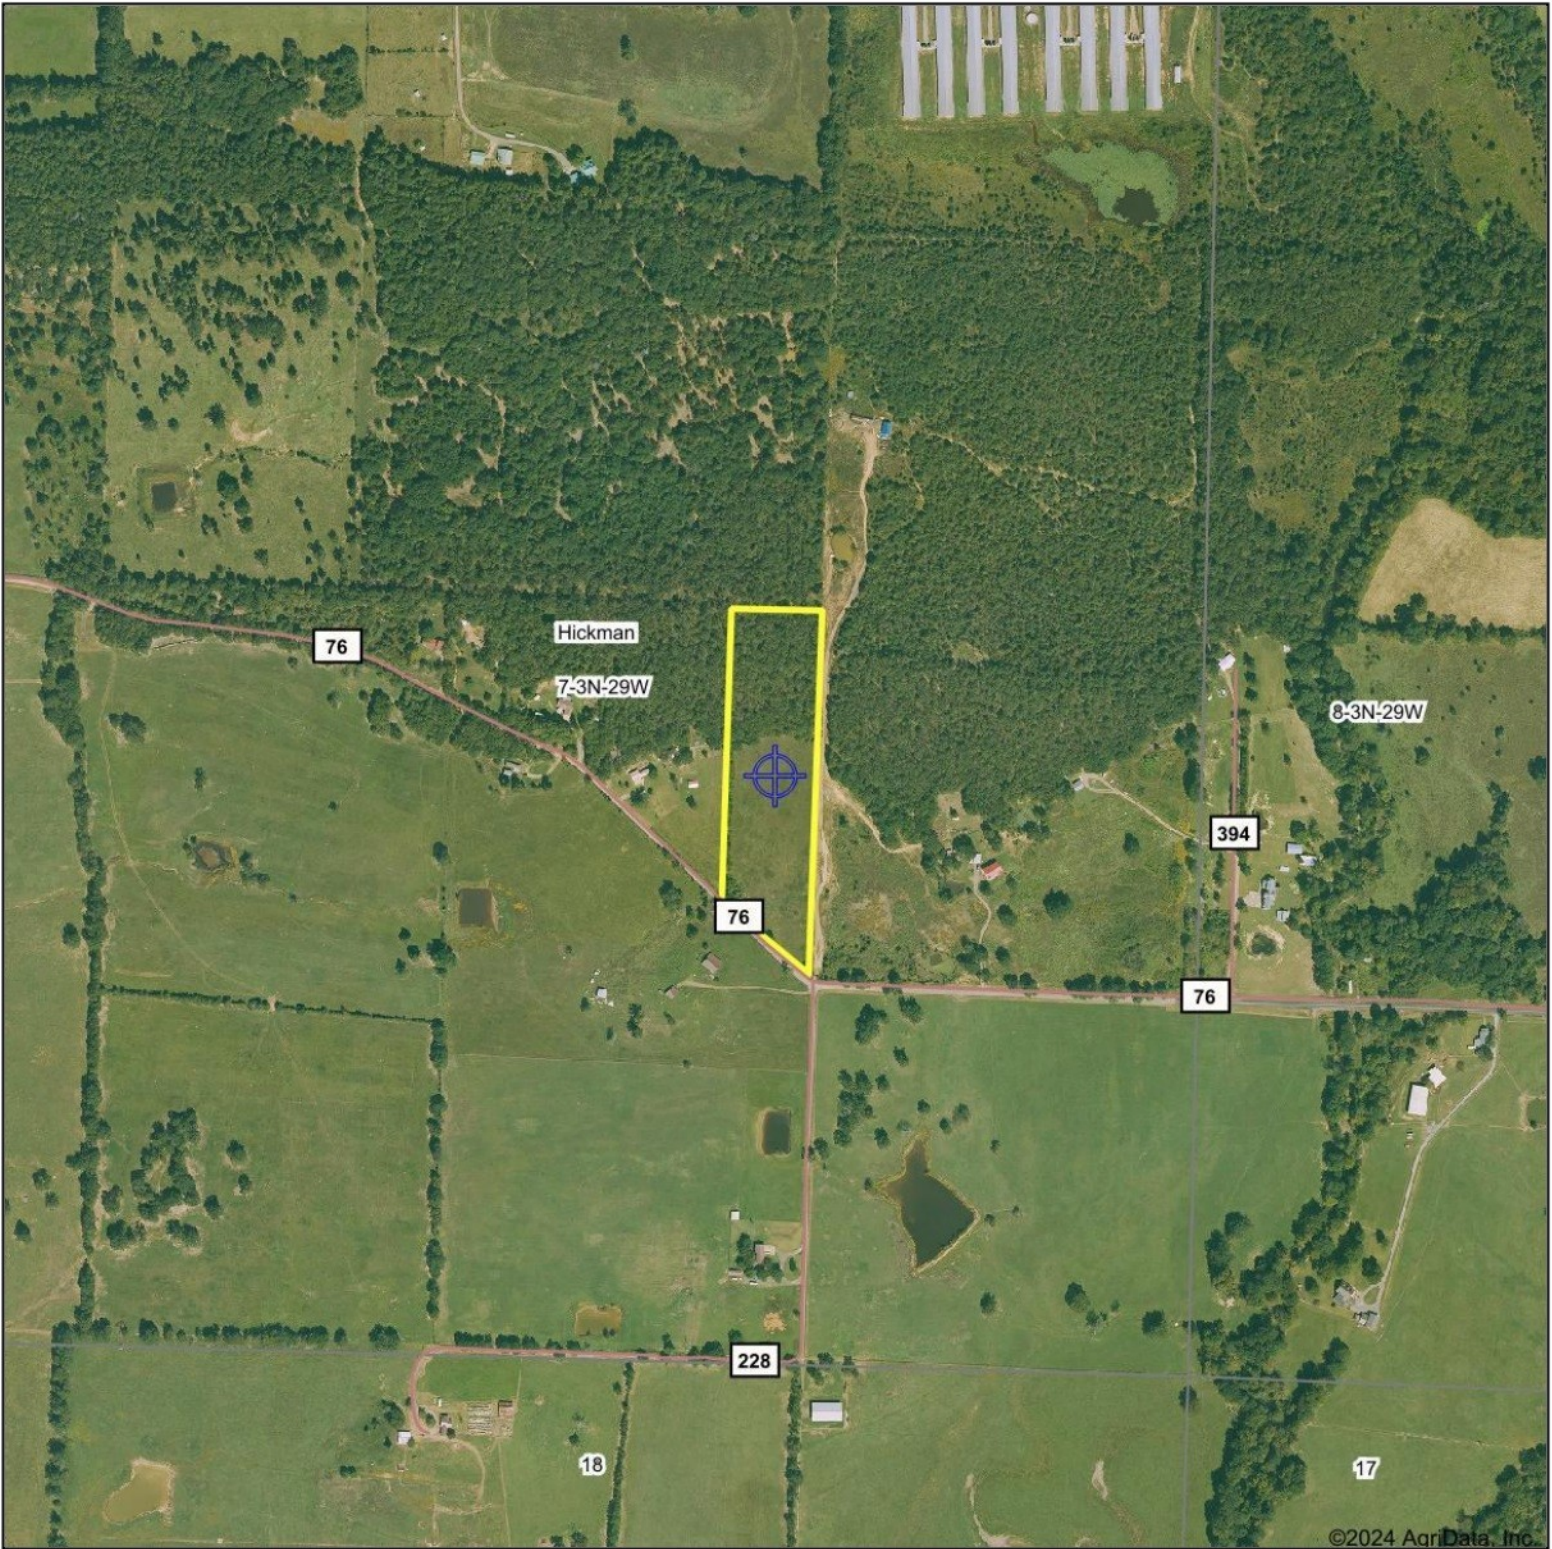

Aerial Map

Boundary Center: 34° 55' 53.15, -94° 6' 57.88

7-3N-29W
Scott County
Arkansas

Maps Provided By:

© AgriData, Inc. 2023 www.AgriDataInc.com

6/9/2024

Field borders provided by Farm Service Agency as of 5/21/2008.