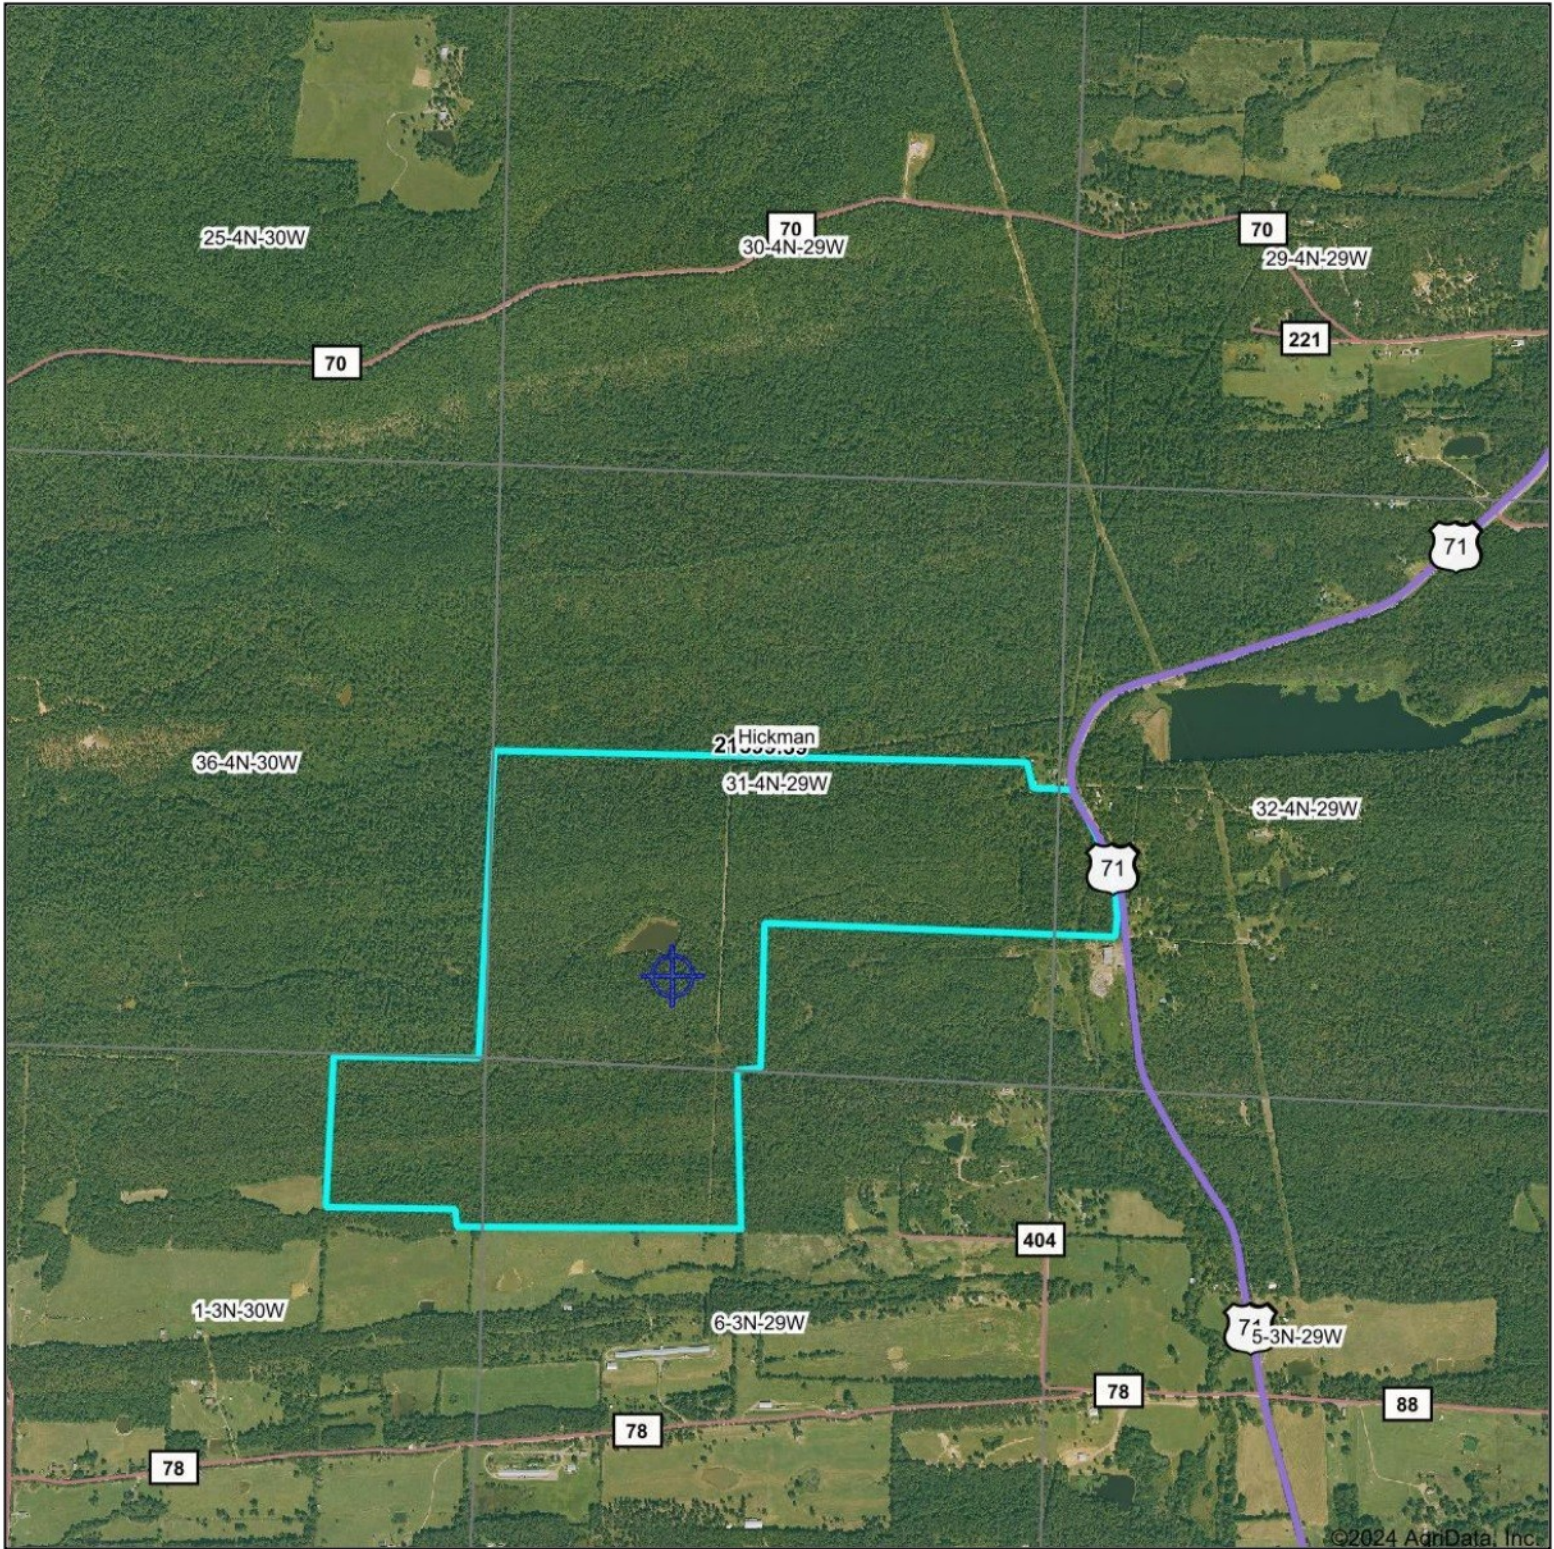

Aerial Map

©2024 AgriData, Inc.

© AgriData, Inc. 2023 www.AgriDataInc.com

Boundary Center: 34° 57' 25.45, -94° 7' 13.32

31-4N-29W
Scott County
Arkansas

6/8/2024

Field borders provided by Farm Service Agency as of 5/21/2008.